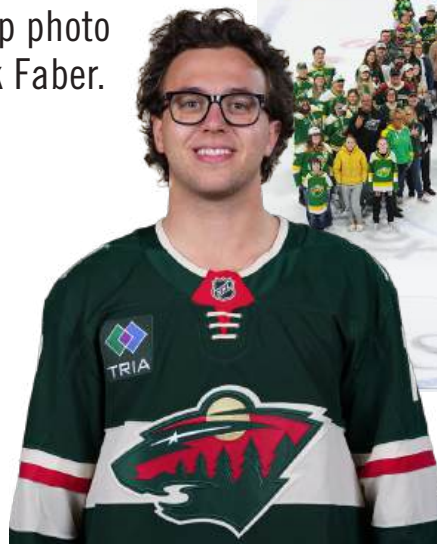

## SPECIAL OLYMPICS TICKET PACK

This package includes your ticket to the game, a donation to Special Olympics Minnesota as well as a post-game group photo with Wild defenseman, Brock Faber.

**Special  
Olympics**  
Minnesota